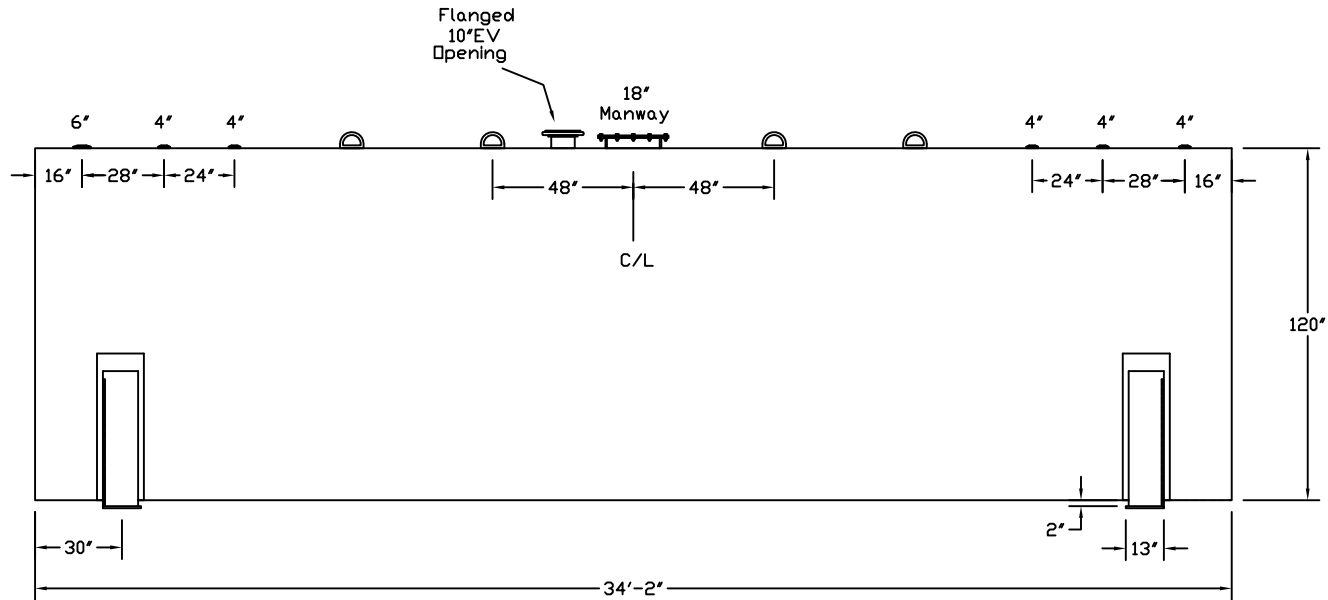

Bart's Electrical Service
Fuel gard
(213) 595-5075

Tank is for stationary use only

Capacity	----- 20,000 Gallons -----	Heads Primary	----- 1/4" -----	Paint Ext.	----- Red Primer -----
Design	----- Singlewall -----	Shell Primary	----- 1/4" -----	Paint Int.	----- -----
Code	----- UL 142 -----	Heads Secondary	----- -----	Weight Empty	----- 17,100 lbs. -----
Test Pres.	----- 5 PSI -----	Shell Secondary	----- -----	Rev.#	----- Date: -----